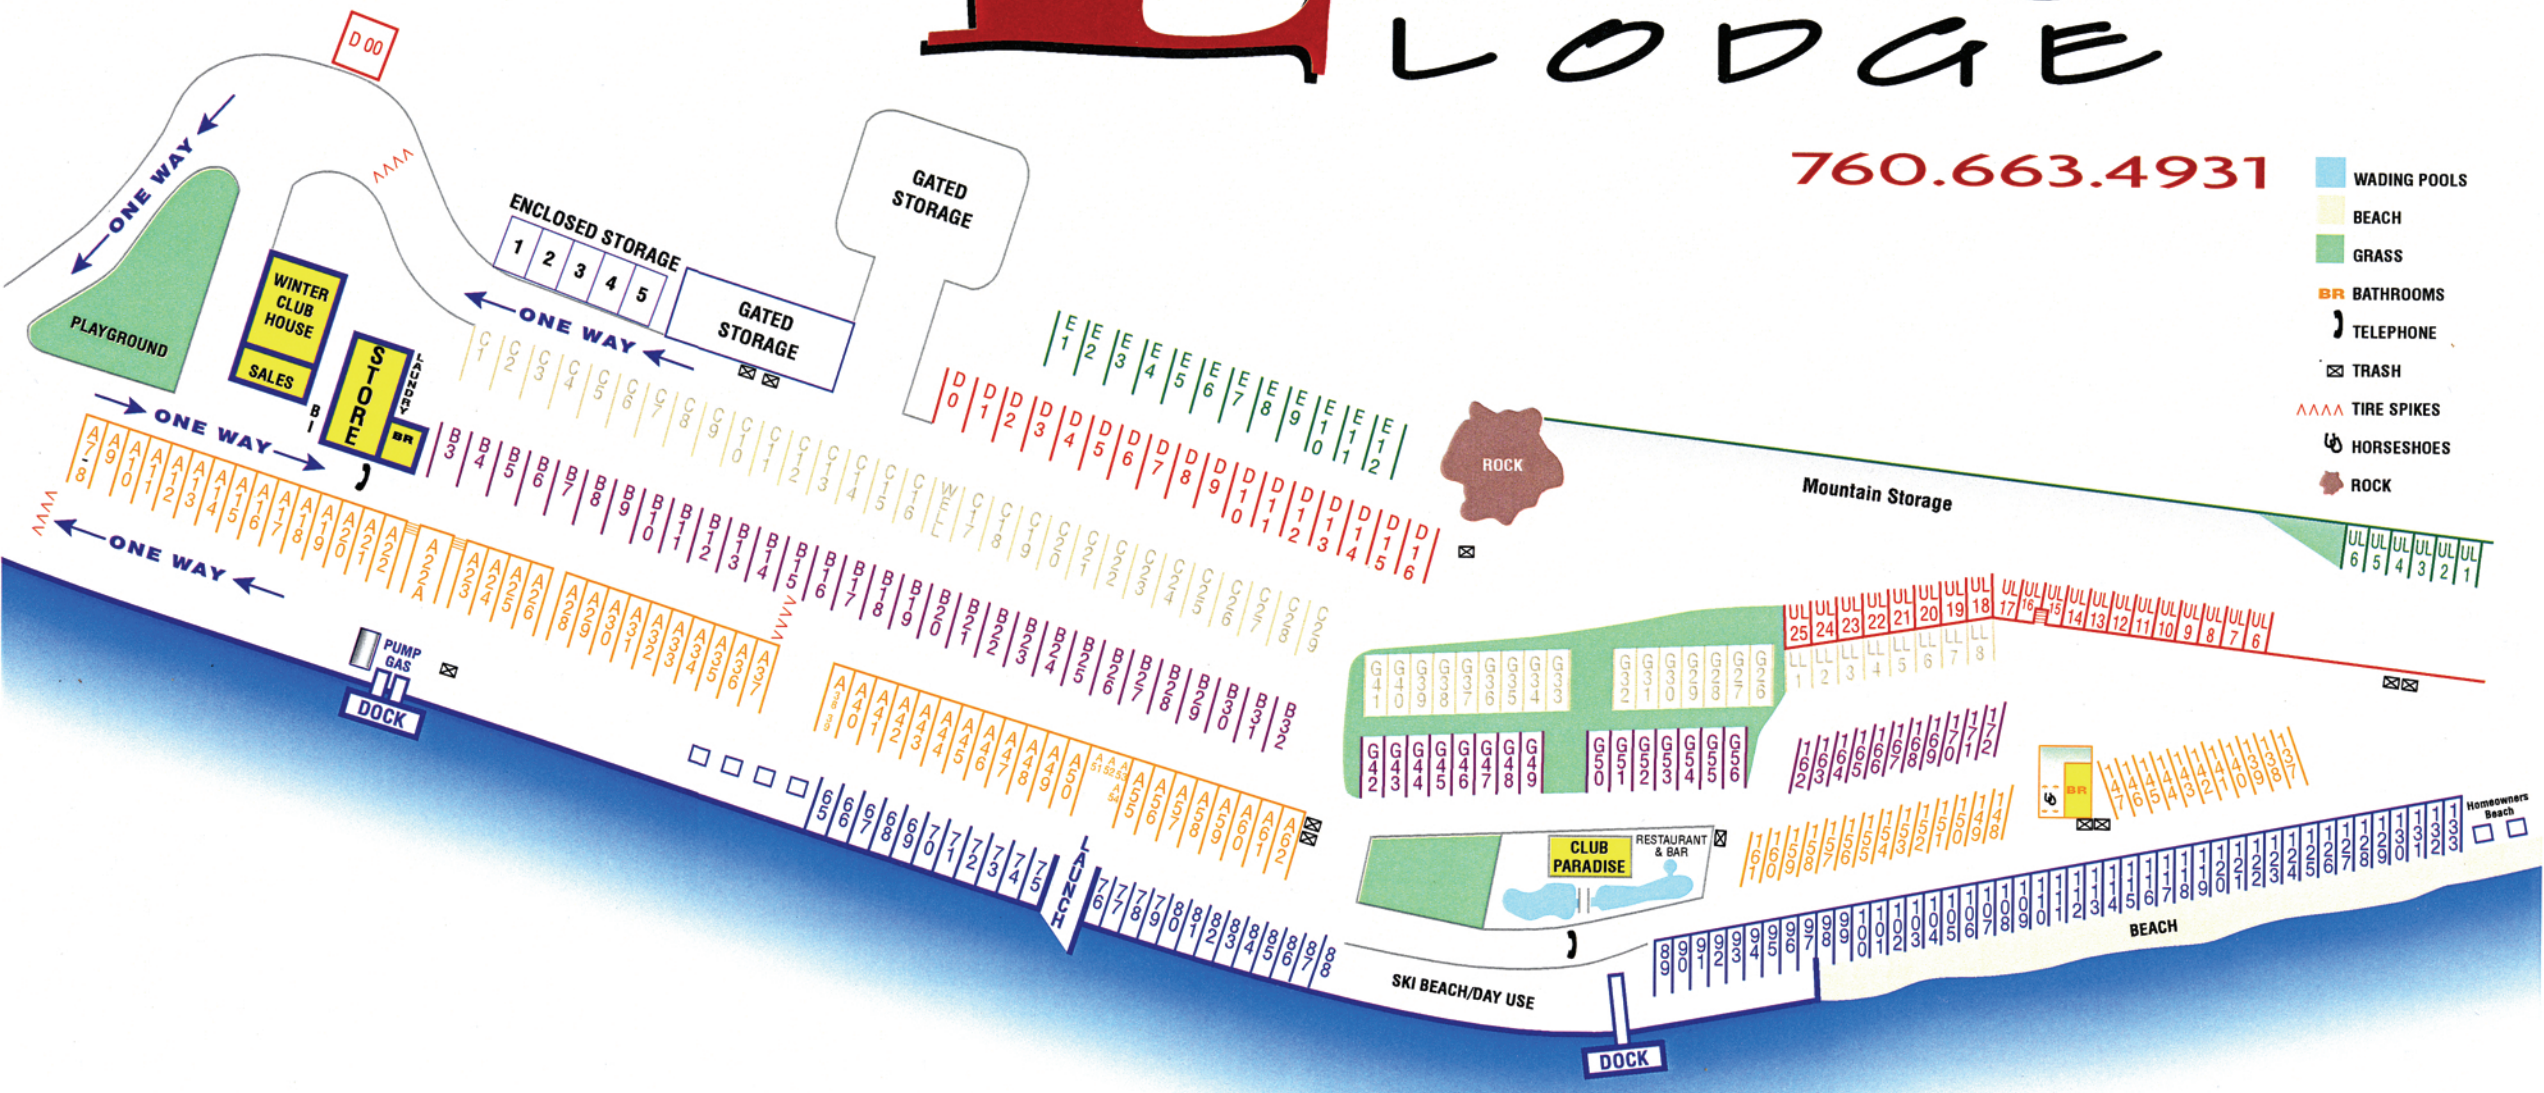

Echo LODGE

760.663.4931

- WADING POOLS
- BEACH
- GRASS
- BR BATHROOMS
- } TELEPHONE
- X TRASH
- AAA TIRE SPIKES
- U HORSESHOES
- ROCK